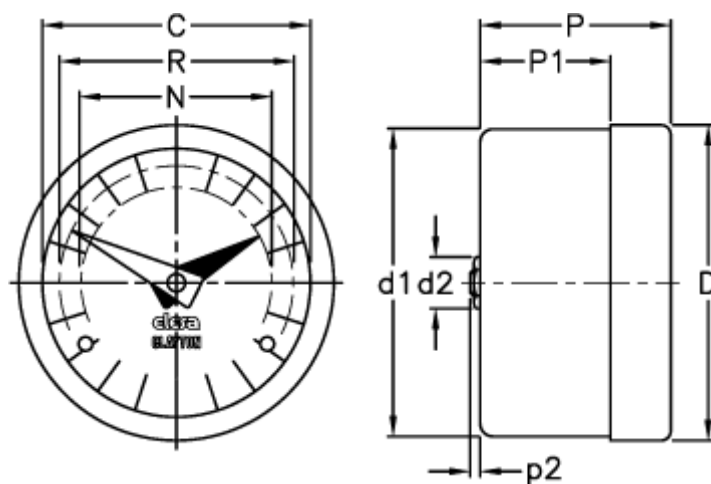

Article number: 2307020081

Description: E+G Gravity indicator
GA01-0010-D

Measures

C = 42

R = 37

D = 49.6

D1 = 48.3

d2 = 8

N = 30

P = 30

P1 = 20.5

p2 = 1.6